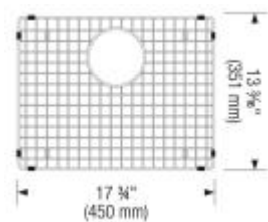

Optional Accessories

Stainless Steel Sink Grid
406445