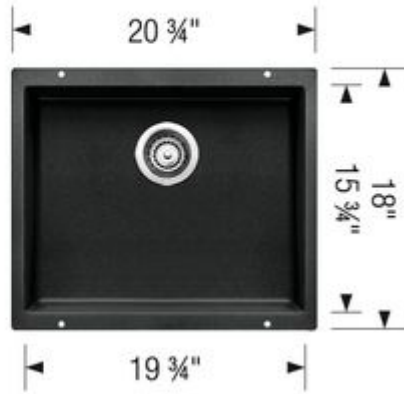

Metallic gray

SILGRANIT®

Item No. 401680

Spec sheets/DXF

Top View

Scope of supply

3 1/2" (90 mm) stainless steel strainer, clips, template

Design tips

Width of base unit : 610 mm

Bowl depth: 7 1/2" (190 mm)

Depending on cabinet construction, a different cabinet size may be required. Consult the cabinet manufacturer.

Faucets

BLANCO RITA DUAL SPRAY

Chrome
401460